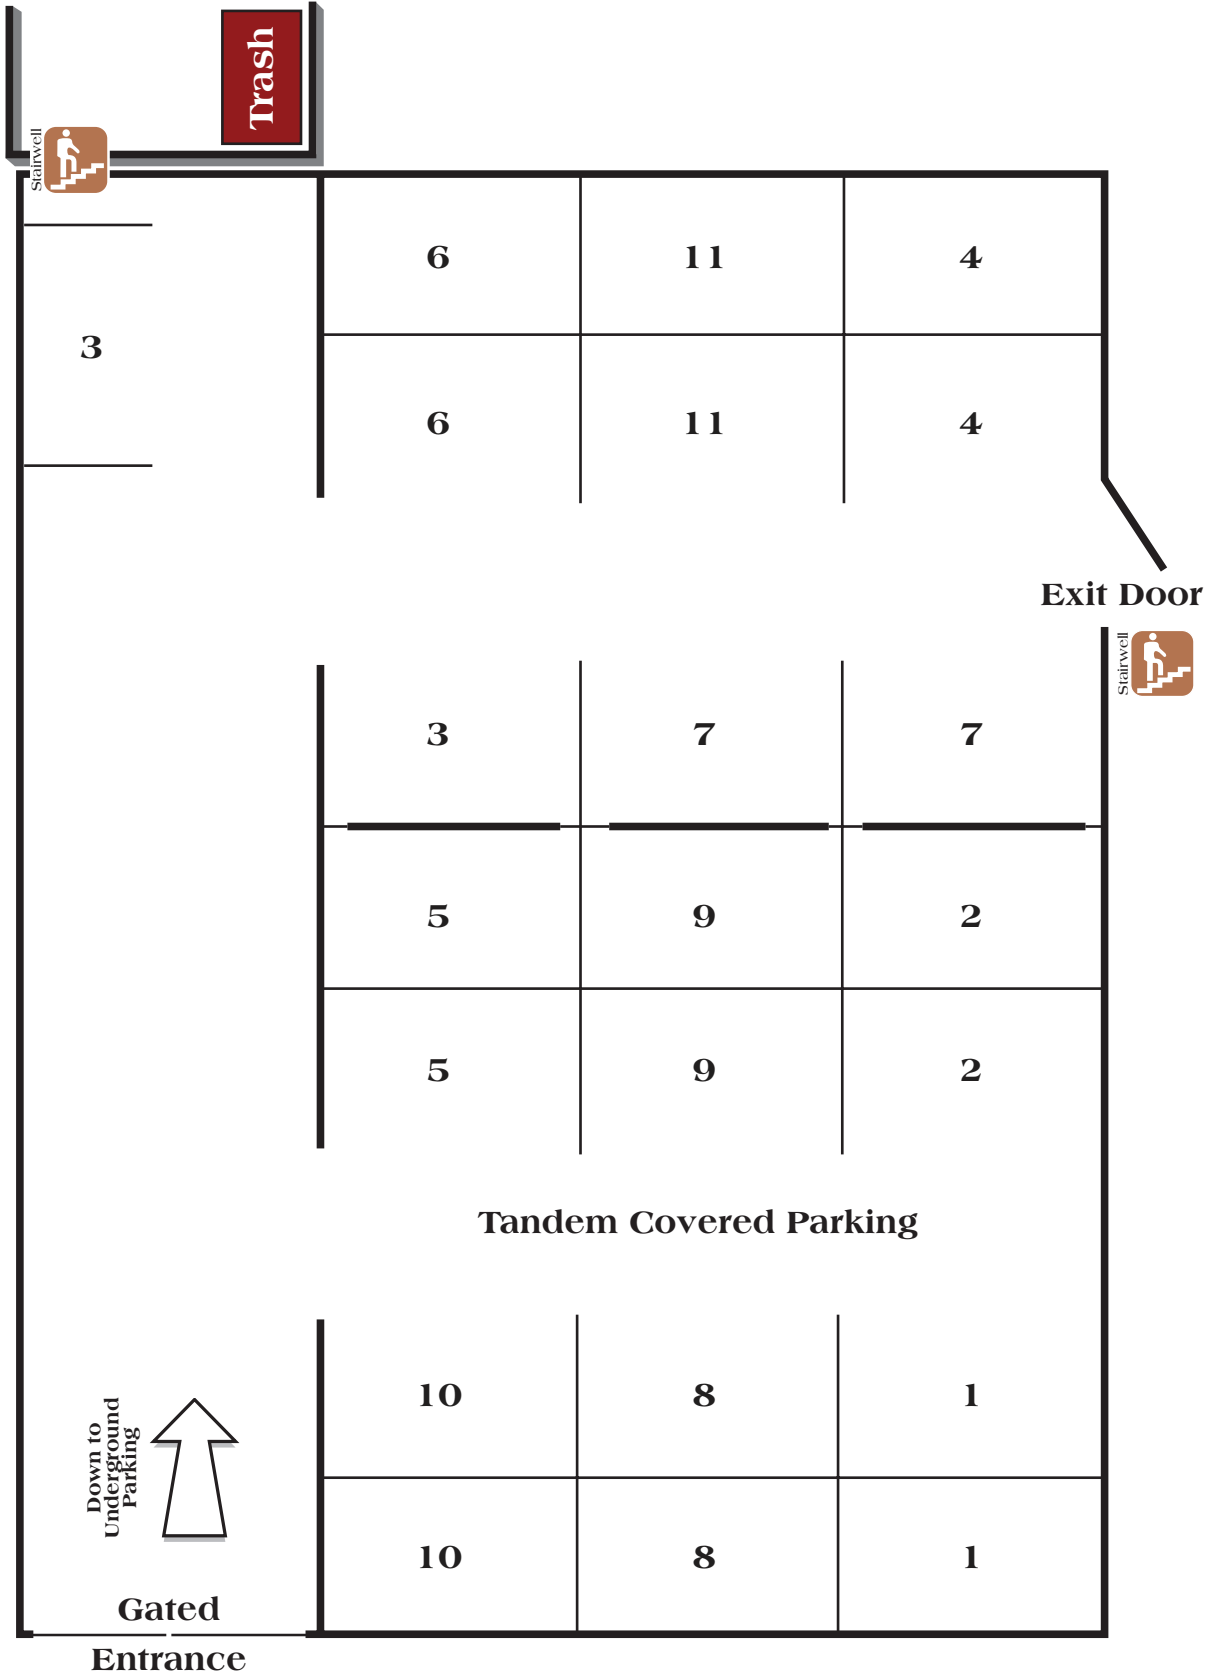

# VERONA Parking Plan

← Alley →

Gated Entrance

Down to  
Underground  
Parking

Gated

Entrance

← Shrine Place →