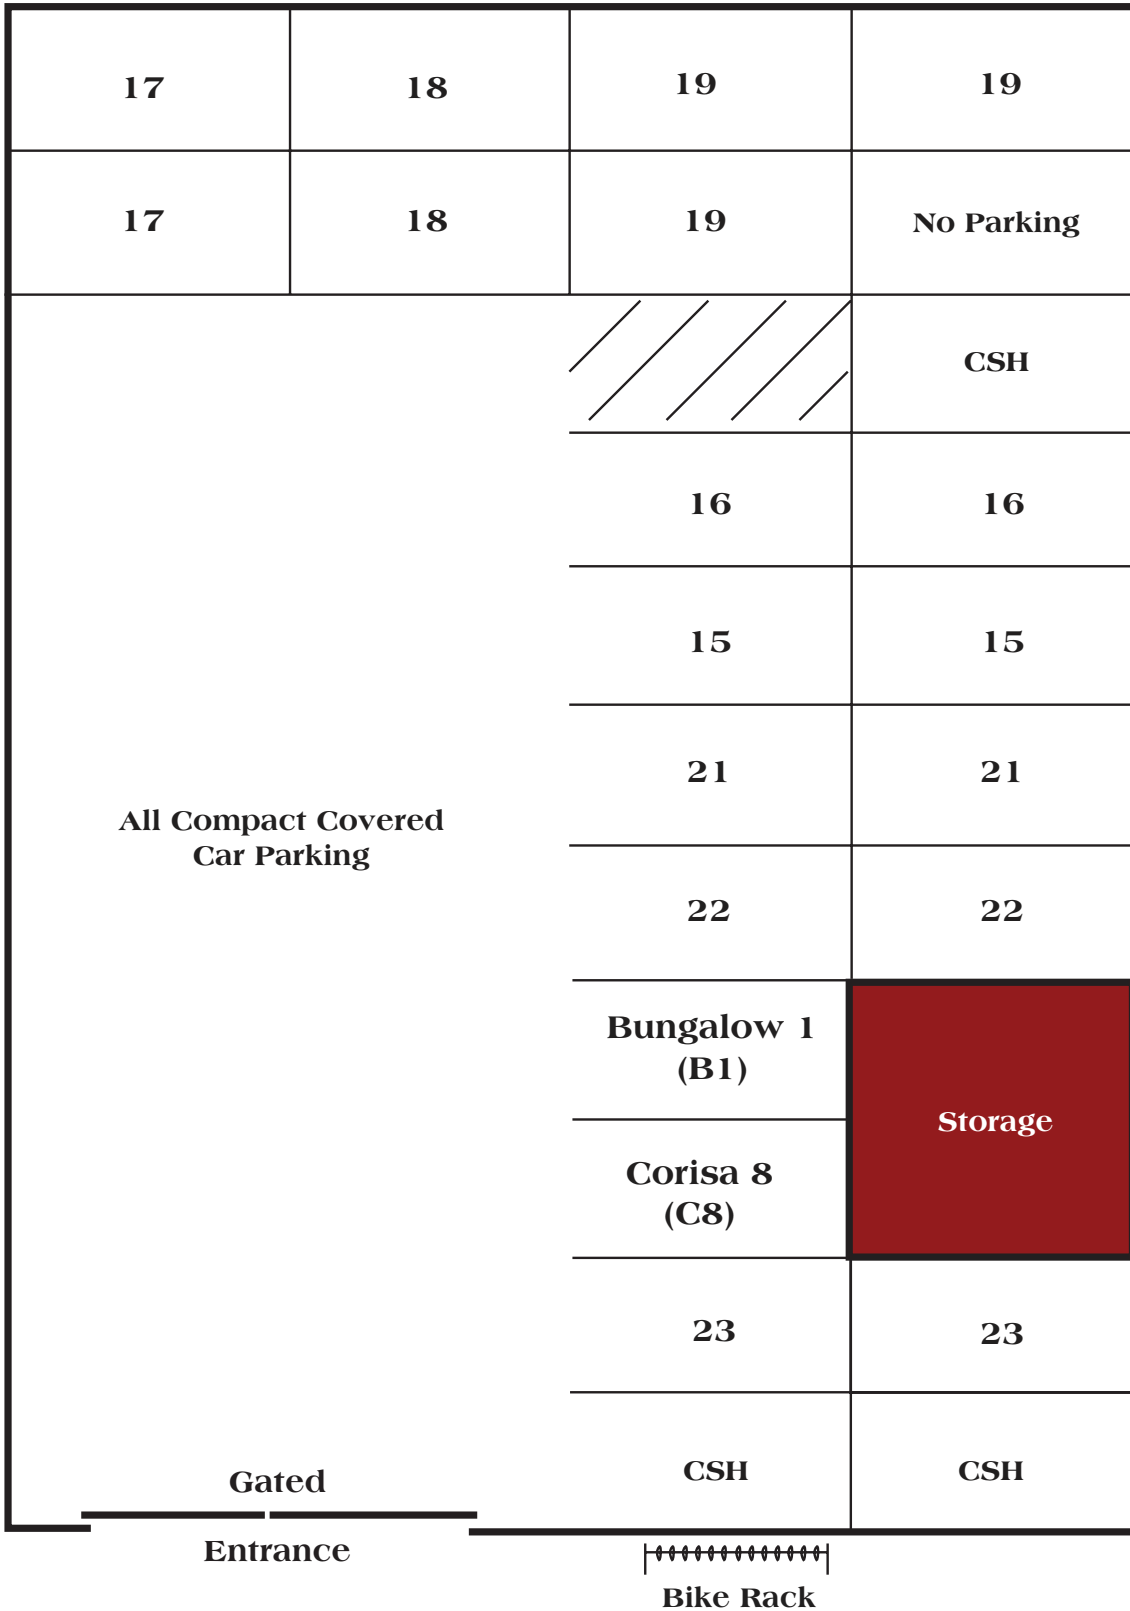

# HABITAT SOO ZEE

## West Garage

← **32nd Street** →

## East Garage