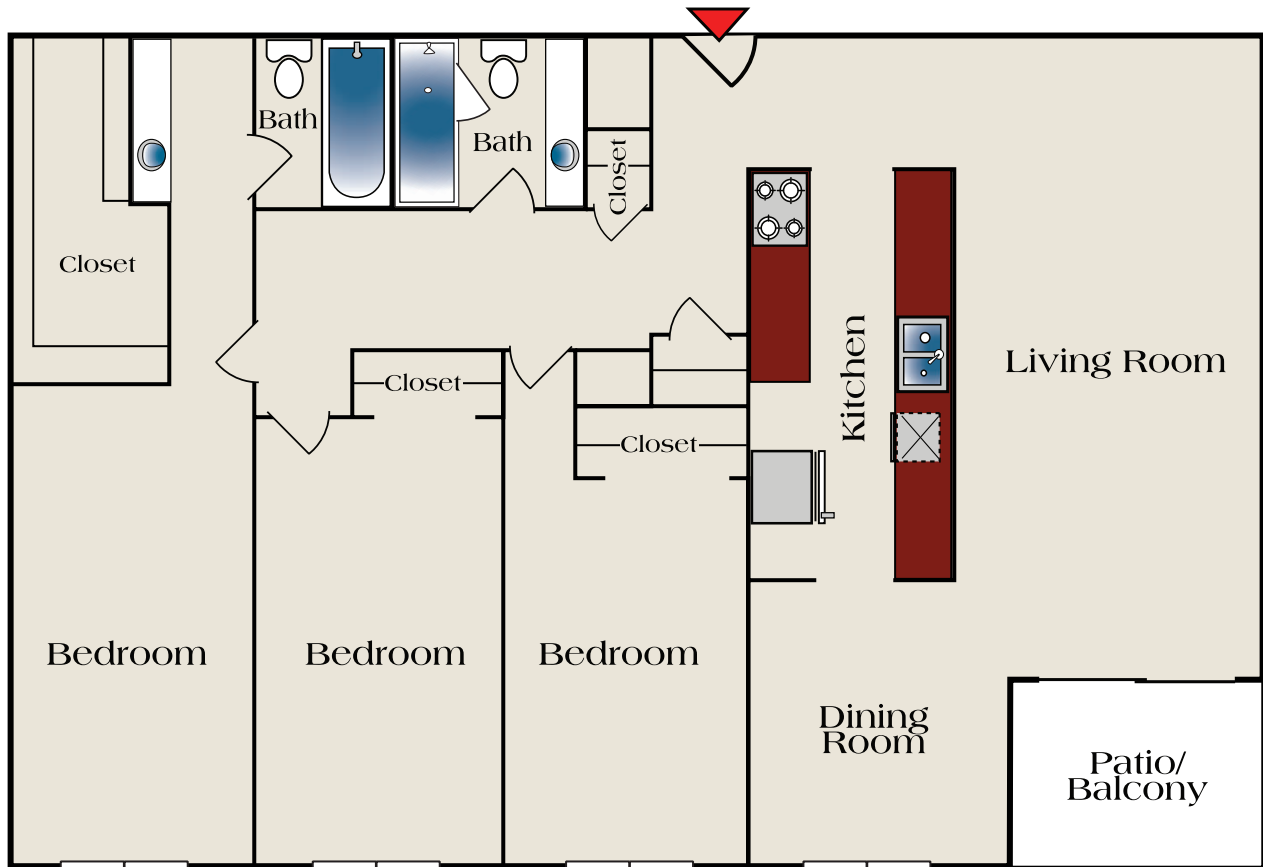

THE KENSINGTON APARTMENTS
1 Bedroom / 1 Bath

9150 - 9160 Florence Avenue

The above floor plan is a representation of a typical 1BR/1BA apartment, however Kensington Apartments makes no representations of any kind as to its accuracy. Floor plans of the same apartment type may have slight variations, and we encourage you to tour an apartment with our staff to verify the actual layout and dimensions.

THE KENSINGTON APARTMENTS
Large 1 Bedroom / 1 Bath

9150 - 9160 Florence Avenue

The above floor plan is a representation of a typical 1BR/1BA apartment, however Kensington Apartments makes no representations of any kind as to its accuracy. Floor plans of the same apartment type may have slight variations, and we encourage you to tour an apartment with our staff to verify the actual layout and dimensions.

THE KENSINGTON APARTMENTS

2 Bedroom / 2 Bath

9150 - 9160 Florence Avenue

The above floor plan is a representation of a typical 2BR/2BA apartment, however Kensington Apartments makes no representations of any kind as to its accuracy. Floor plans of the same apartment type may have slight variations, and we encourage you to tour an apartment with our staff to verify the actual layout and dimensions.

THE KENSINGTON APARTMENTS

2 Bedroom / 2 Bath with Den

9150 - 9160 Florence Avenue

The above floor plan is a representation of a typical 2BR/2BA apartment, however Kensington Apartments makes no representations of any kind as to its accuracy. Floor plans of the same apartment type may have slight variations, and we encourage you to tour an apartment with our staff to verify the actual layout and dimensions.