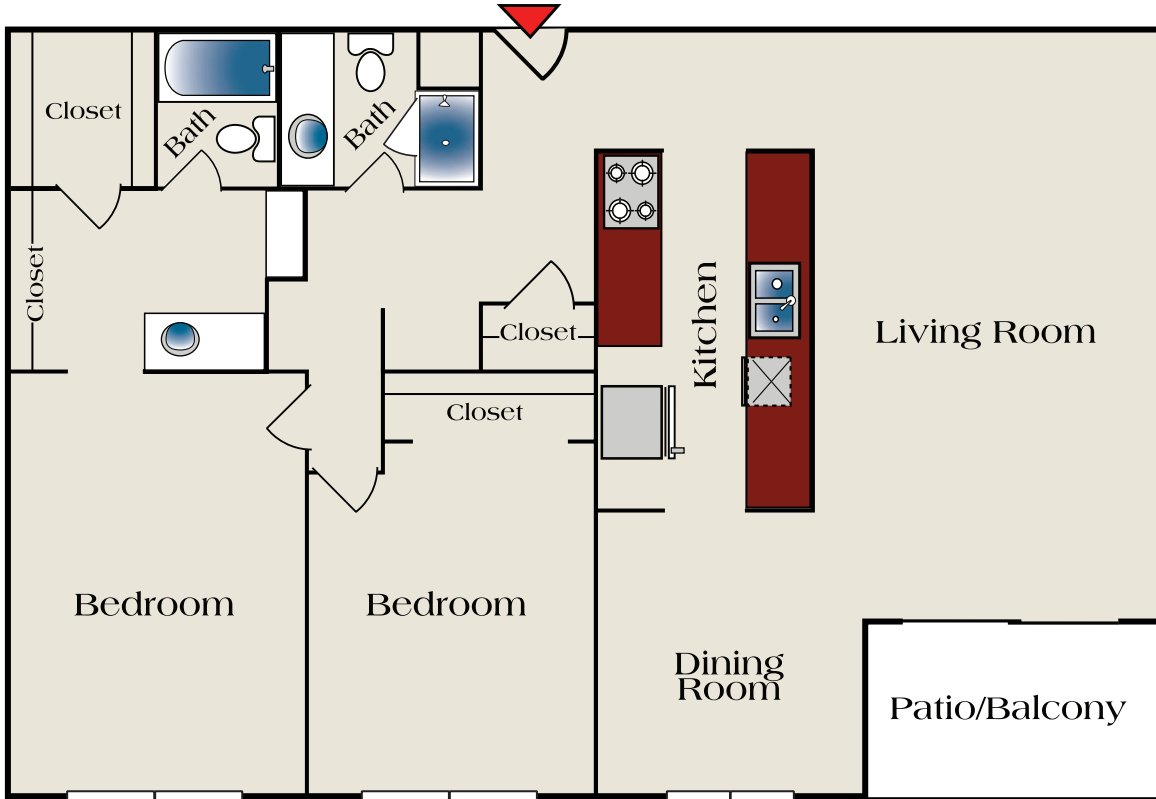

THE KENSINGTON APARTMENTS
1 Bedroom / 1 Bath

9150 - 9160 Florence Avenue

The above floor plan is a representation of a typical 1BR/1BA apartment, however Kensington Apartments makes no representations of any kind as to its accuracy. Floor plans of the same apartment type may have slight variations, and we encourage you to tour an apartment with our staff to verify the actual layout and dimensions.

THE KENSINGTON APARTMENTS
Large 1 Bedroom / 1 Bath

9150 - 9160 Florence Avenue

The above floor plan is a representation of a typical 1BR/1BA apartment, however Kensington Apartments makes no representations of any kind as to its accuracy. Floor plans of the same apartment type may have slight variations, and we encourage you to tour an apartment with our staff to verify the actual layout and dimensions.

THE KENSINGTON APARTMENTS

2 Bedroom / 2 Bath

9150 - 9160 Florence Avenue

The above floor plan is a representation of a typical 2BR/2BA apartment, however Kensington Apartments makes no representations of any kind as to its accuracy. Floor plans of the same apartment type may have slight variations, and we encourage you to tour an apartment with our staff to verify the actual layout and dimensions.

THE KENSINGTON APARTMENTS

2 Bedroom / 2 Bath with Den

9150 - 9160 Florence Avenue

The above floor plan is a representation of a typical 2BR/2BA apartment, however Kensington Apartments makes no representations of any kind as to its accuracy. Floor plans of the same apartment type may have slight variations, and we encourage you to tour an apartment with our staff to verify the actual layout and dimensions.