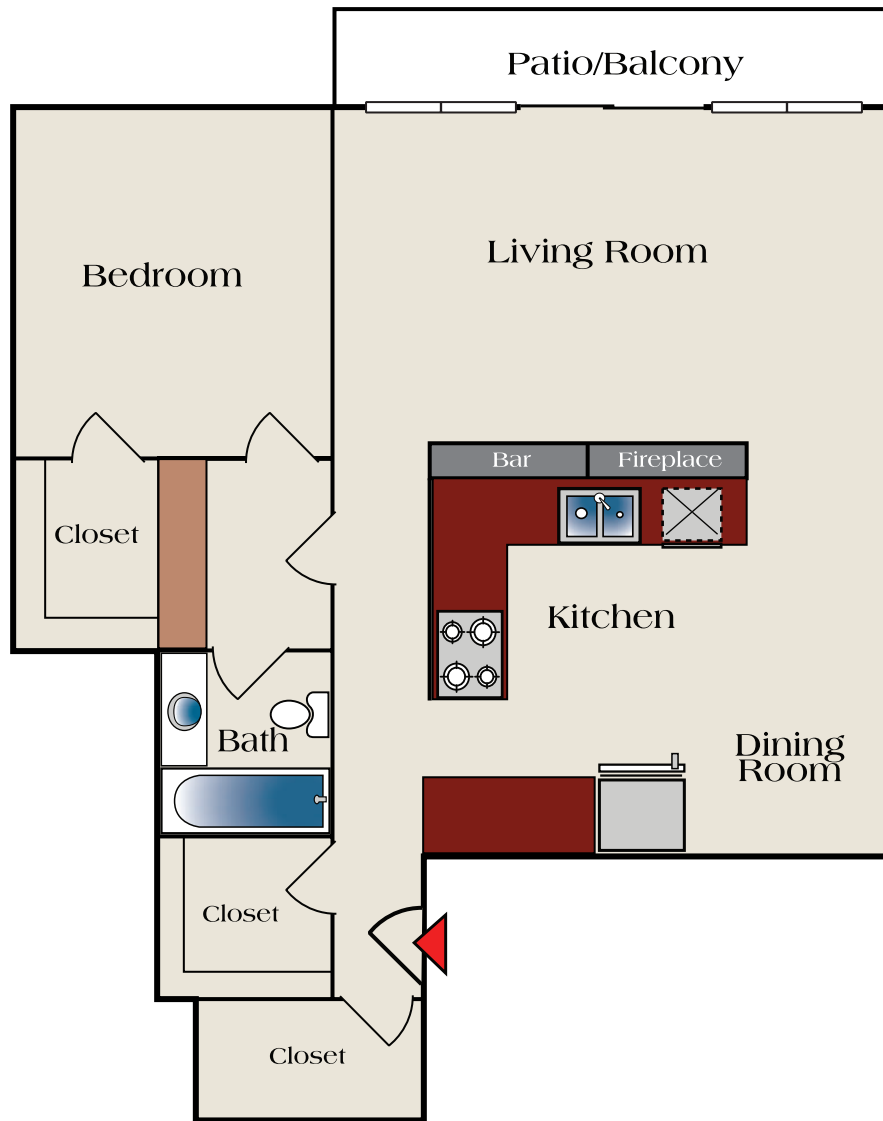

THE KENSINGTON APARTMENTS
1 Bedroom / 1 Bath

9150 - 9160 Florence Avenue

The above floor plan is a representation of a typical 1BR/1BA apartment, however Kensington Apartments makes no representations of any kind as to its accuracy. Floor plans of the same apartment type may have slight variations, and we encourage you to tour an apartment with our staff to verify the actual layout and dimensions.

THE KENSINGTON APARTMENTS
Large 1 Bedroom / 1 Bath

9150 - 9160 Florence Avenue

The above floor plan is a representation of a typical 1BR/1BA apartment, however Kensington Apartments makes no representations of any kind as to its accuracy. Floor plans of the same apartment type may have slight variations, and we encourage you to tour an apartment with our staff to verify the actual layout and dimensions.

THE KENSINGTON APARTMENTS

2 Bedroom / 2 Bath

9150 - 9160 Florence Avenue

The above floor plan is a representation of a typical 2BR/2BA apartment, however Kensington Apartments makes no representations of any kind as to its accuracy. Floor plans of the same apartment type may have slight variations, and we encourage you to tour an apartment with our staff to verify the actual layout and dimensions.

THE KENSINGTON APARTMENTS

2 Bedroom / 2 Bath with Den

9150 - 9160 Florence Avenue

The above floor plan is a representation of a typical 2BR/2BA apartment, however Kensington Apartments makes no representations of any kind as to its accuracy. Floor plans of the same apartment type may have slight variations, and we encourage you to tour an apartment with our staff to verify the actual layout and dimensions.