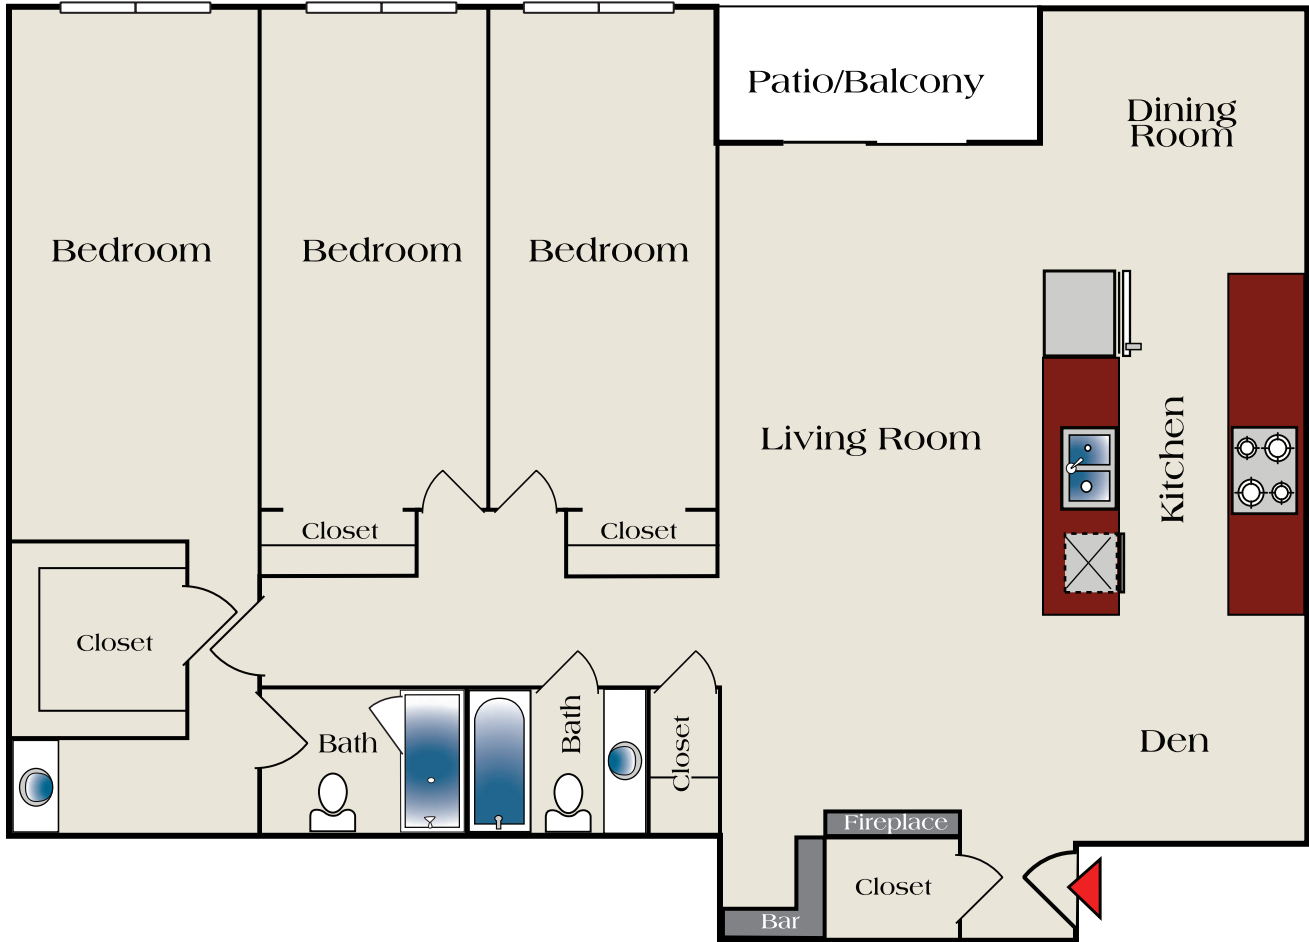

THE KENSINGTON APARTMENTS
Large 1 Bedroom / 1 Bath

9150 - 9160 Florence Avenue

The above floor plan is a representation of a typical 1BR/1BA apartment, however Kensington Apartments makes no representations of any kind as to its accuracy. Floor plans of the same apartment type may have slight variations, and we encourage you to tour an apartment with our staff to verify the actual layout and dimensions.

THE KENSINGTON APARTMENTS

2 Bedroom / 2 Bath

9150 - 9160 Florence Avenue

The above floor plan is a representation of a typical 2BR/2BA apartment, however Kensington Apartments makes no representations of any kind as to its accuracy. Floor plans of the same apartment type may have slight variations, and we encourage you to tour an apartment with our staff to verify the actual layout and dimensions.

THE KENSINGTON APARTMENTS

2 Bedroom / 2 Bath with Den

9150 - 9160 Florence Avenue

The above floor plan is a representation of a typical 2BR/2BA apartment, however Kensington Apartments makes no representations of any kind as to its accuracy. Floor plans of the same apartment type may have slight variations, and we encourage you to tour an apartment with our staff to verify the actual layout and dimensions.

THE KENSINGTON APARTMENTS
3 Bedroom / 2 Bath

9150 - 9160 Florence Avenue

The above floor plan is a representation of a typical 3BR/2BA apartment, however Kensington Apartments makes no representations of any kind as to its accuracy. Floor plans of the same apartment type may have slight variations, and we encourage you to tour an apartment with our staff to verify the actual layout and dimensions.