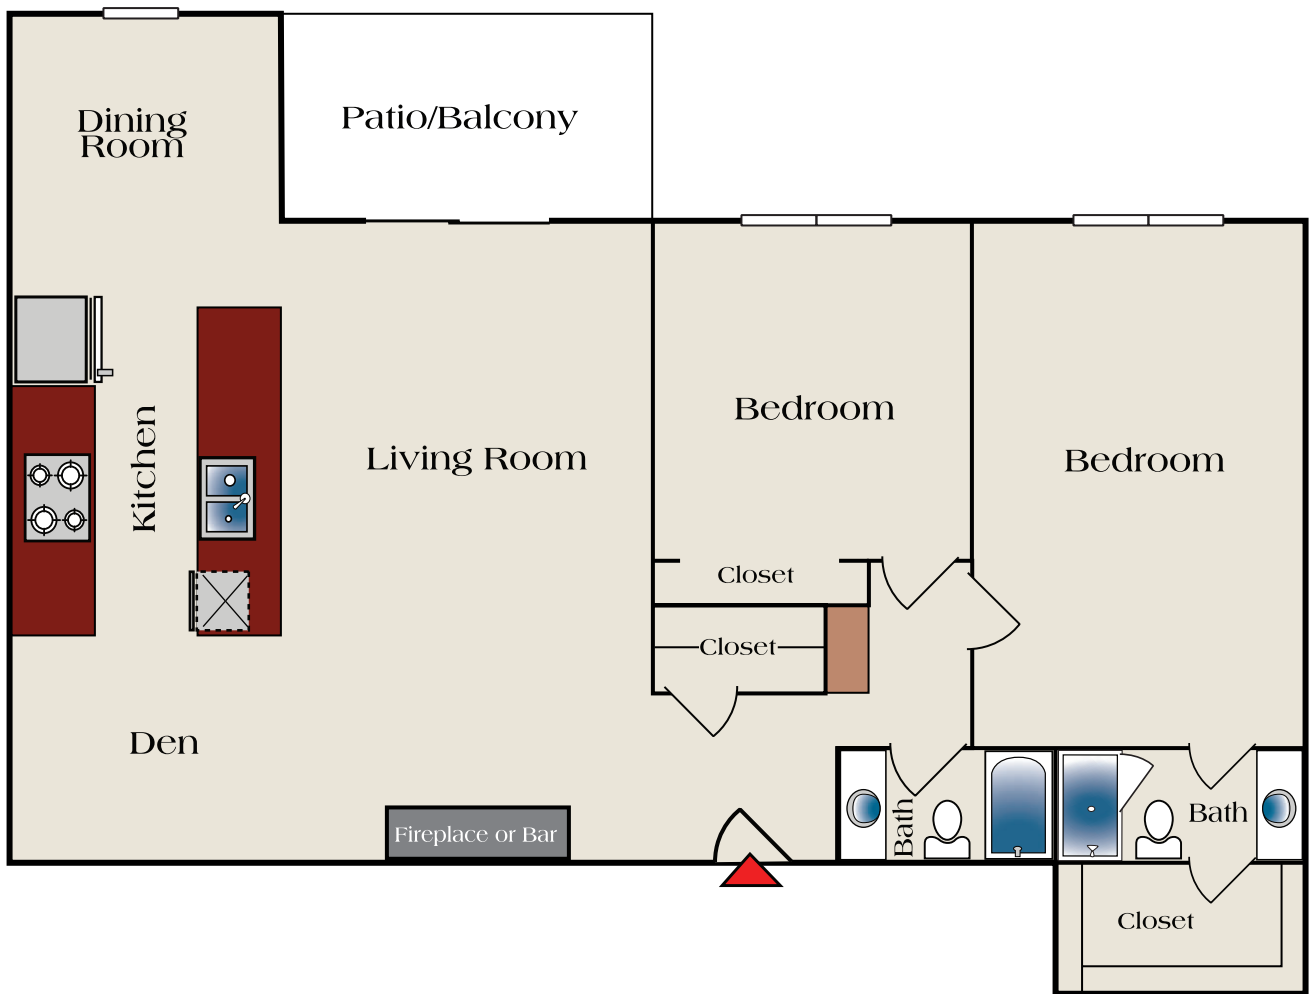

THE KENSINGTON APARTMENTS
1 Bedroom / 1 Bath

9150 - 9160 Florence Avenue

The above floor plan is a representation of a typical 1BR/1BA apartment, however Kensington Apartments makes no representations of any kind as to its accuracy. Floor plans of the same apartment type may have slight variations, and we encourage you to tour an apartment with our staff to verify the actual layout and dimensions.

THE KENSINGTON APARTMENTS
Large 1 Bedroom / 1 Bath

9150 - 9160 Florence Avenue

The above floor plan is a representation of a typical 1BR/1BA apartment, however Kensington Apartments makes no representations of any kind as to its accuracy. Floor plans of the same apartment type may have slight variations, and we encourage you to tour an apartment with our staff to verify the actual layout and dimensions.

THE KENSINGTON APARTMENTS

2 Bedroom / 2 Bath

9150 - 9160 Florence Avenue

The above floor plan is a representation of a typical 2BR/2BA apartment, however Kensington Apartments makes no representations of any kind as to its accuracy. Floor plans of the same apartment type may have slight variations, and we encourage you to tour an apartment with our staff to verify the actual layout and dimensions.

THE KENSINGTON APARTMENTS

2 Bedroom / 2 Bath with Den

9150 - 9160 Florence Avenue

The above floor plan is a representation of a typical 2BR/2BA apartment, however Kensington Apartments makes no representations of any kind as to its accuracy. Floor plans of the same apartment type may have slight variations, and we encourage you to tour an apartment with our staff to verify the actual layout and dimensions.